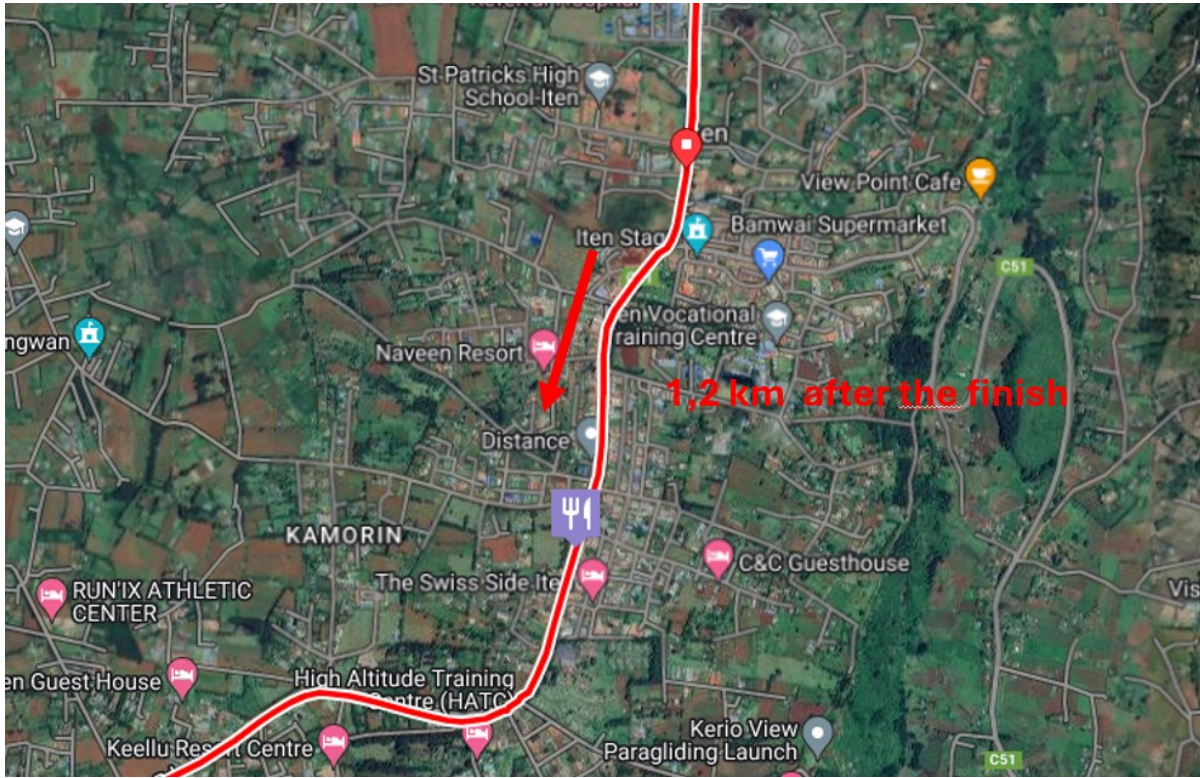

Feeding zone - Zone technique -

<https://maps.app.goo.gl/ZTuTeW9HgDgmMEFv9>

Shuttle to Iten – Feeding zone will leave at 11:15

La navette vers Iten - Feeding zone partira à 11:15

Diversion from Eldoret – Iten / Détournement d'Eldoret - Iten

<https://www.google.com/maps/d/u/0/edit?mid=1T22kYOQToKuWk2wqHYdP5voTjzTCkww&usp=sharing>

Location Feeding zone / Localisation Zone technique

MINISTRY OF YOUTH AFFAIRS  
CREATIVE ECONOMY AND SPORTS

MINISTRY OF YOUTH AFFAIRS  
CREATIVE ECONOMY AND SPORTS